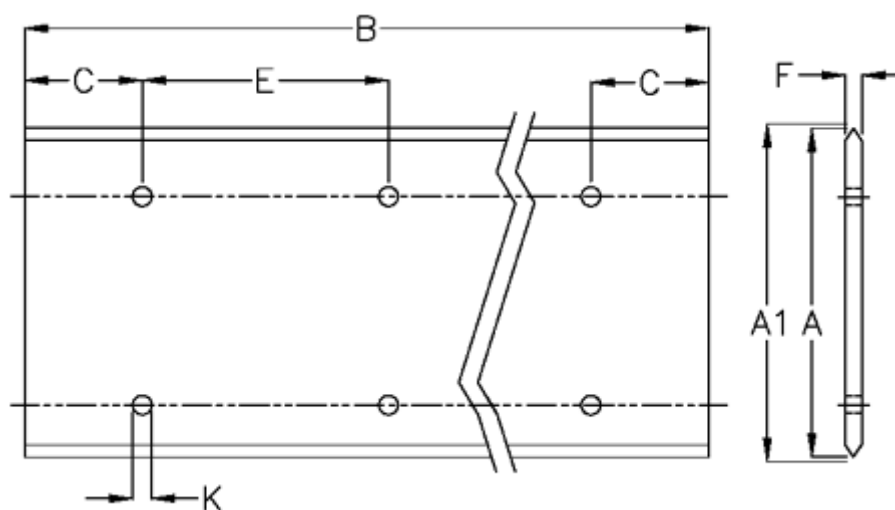

Article number: 057124123361

Description: Hepco GV3 slide L 120 L2336 P1
with counterbored holes

Measures

A	= 120
A1	= 120.81
B	= 2336
C	= 88.0
E	= 180
F	= 9.12
For bearing	= J54
K	= 11.5xM10

Precision type	= P1
Weight kg/1000	= 8.50